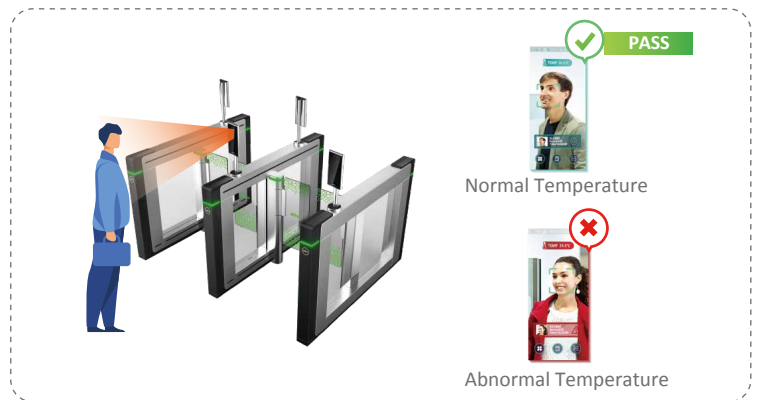

Dahua Access Control Temperature Monitoring

Temperature Monitoring / Face Recognition

WDR Camera

2.5D Curved Screen

Liveness Detection

Anti-glare Interference

Large Capacity

Mask Recognition

Fast Recognition Speed

Accurate Temperature Measurement

Abnormal Temperature Alarm

Temperature Monitoring
Distance: 0.3m-1.8m

Temperature Accuracy:
 $\pm 0.5^{\circ}\text{C}$

Temperature Monitoring
Speed: 0.2s

Easy Install And
Easy Move

Key Features

- Accurate monitoring of temperature, abnormal temperature alarm.
- Non-contact access to reduce cross-infection.
- Easy to install, easy to move.
- Large storage of face images and temperature information for easy back-tracking.
- Fast access to prevent congestion.