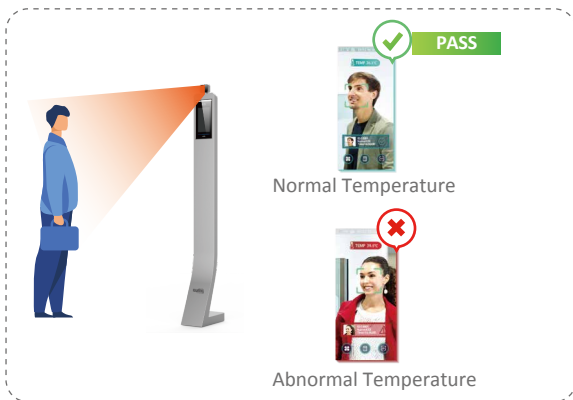

Dahua Access Control Temperature Monitoring

Temperature Monitoring / Face Recognition

WDR Camera

2.5D Curved Screen

Liveness Detection

Anti-glare Interference

Large Capacity

Mask Recognition

Fast Recognition Speed

Accurate Temperature Measurement

Abnormal Temperature Alarm

Temperature Monitoring
Distance: 0.3m-1.8m

Temperature Accuracy:
 $\pm 0.5^{\circ}\text{C}$

Temperature Monitoring
Speed: 0.2s

Easy Install And
Easy Move

Key Features

- Accurate monitoring of temperature, abnormal temperature alarm.
- Non-contact access to reduce cross-infection.
- Easy to install, easy to move.
- Large storage of face images and temperature information for easy back-tracking.
- Fast access to prevent congestion.